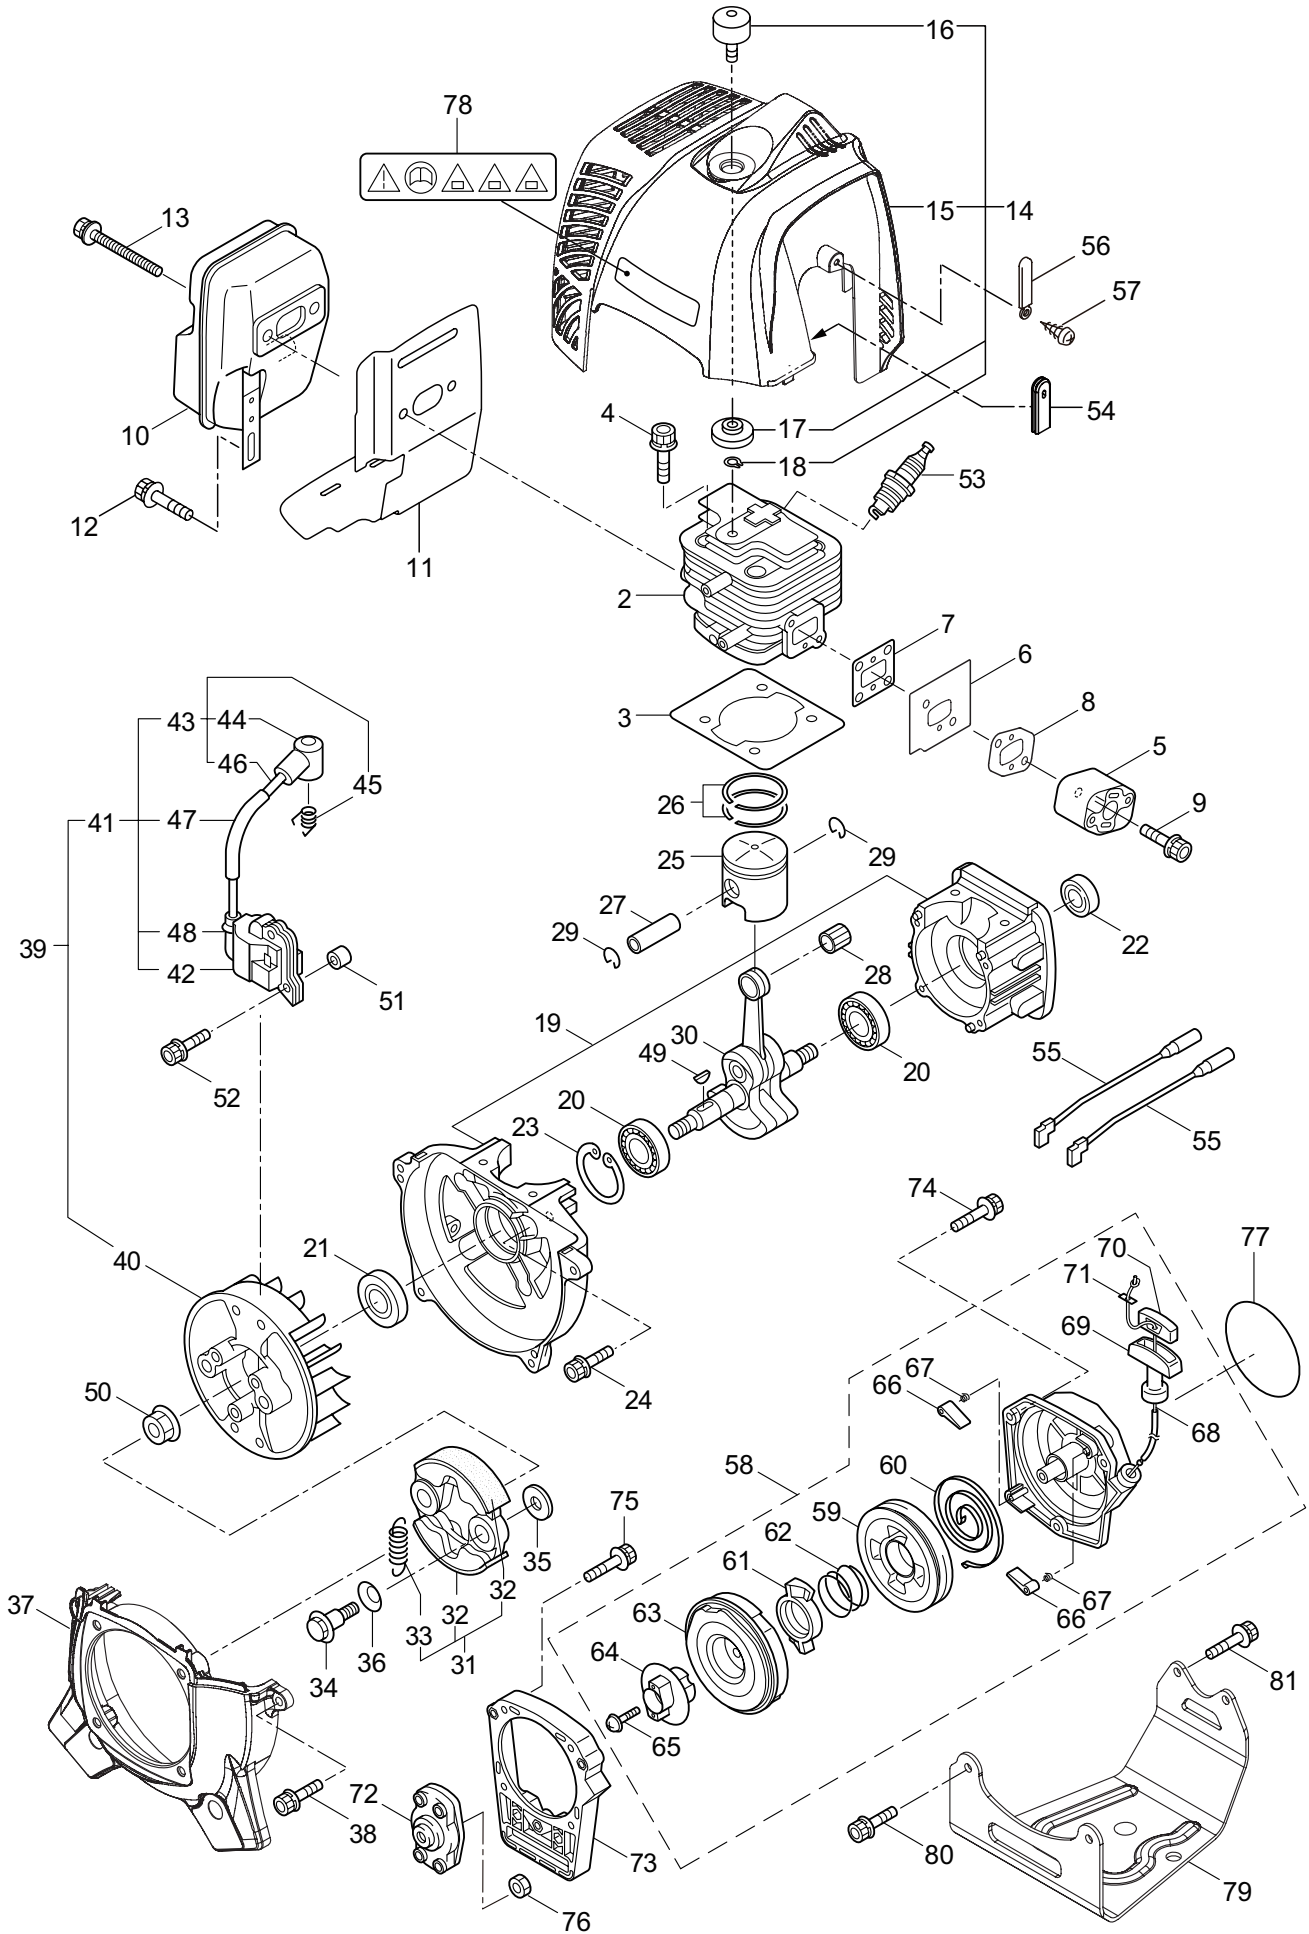

4. BKC501RS ENGINE

Ref. No.	Part No.	Part Name	Q'ty	Remarks
4-46	267585	Spark Plug Wire	1	
4-47	269421	Insulator	1	
4-48	261072	Cap	1	
4-49	261076	Woodruff Key	1	3x10
4-50	262731	Nut,Rotor	1	M10
4-51	280381	Spacer	2	
4-52	261256	Cap Screw	2	M4x25
4-53	262483	Spark Plug	1	NGK BPMR6Y
4-54	275191	Grommet	1	
4-55	267519	Wire, Lead	2	
4-56	264588	Clamp	1	
4-57	221580	Screw	1	4x8
4-58	280838	Recoil Ass'y	1	Incl.59-71
4-59	280994	Pulley	1	
4-60	280995	Spiral Spring	1	
4-61	280996	Pawl	1	
4-62	280997	Return Spring	1	
4-63	280998	Spring Comp	1	
4-64	280999	Plate	1	
4-65	281000	Set Screw	1	
4-66	281001	Pawl	2	
4-67	281002	Return Spring	2	
4-68	281004	Starter Rope	1	
4-69	262633	Starter Grip	1	
4-70	262981	Cap	1	
4-71	281005	Rope Stopper	1	
4-72	280834	Starter Pulley Ass'y	1	
4-73	280827	Adapter Ass'y	1	
4-74	284985	Screw	3	M5x25
4-75	261257	Cap Screw	4	M4x16
4-76	126990	Nut	1	M8
4-77	280842	Label	1	REVERSE2/MARUYAMA
4-78	265694	Label	1	
4-79	277823	Bracket Comp	1	
4-80	261999	Cap Screw	2	M5x40
4-81	261607	Cap Screw	2	M5x16