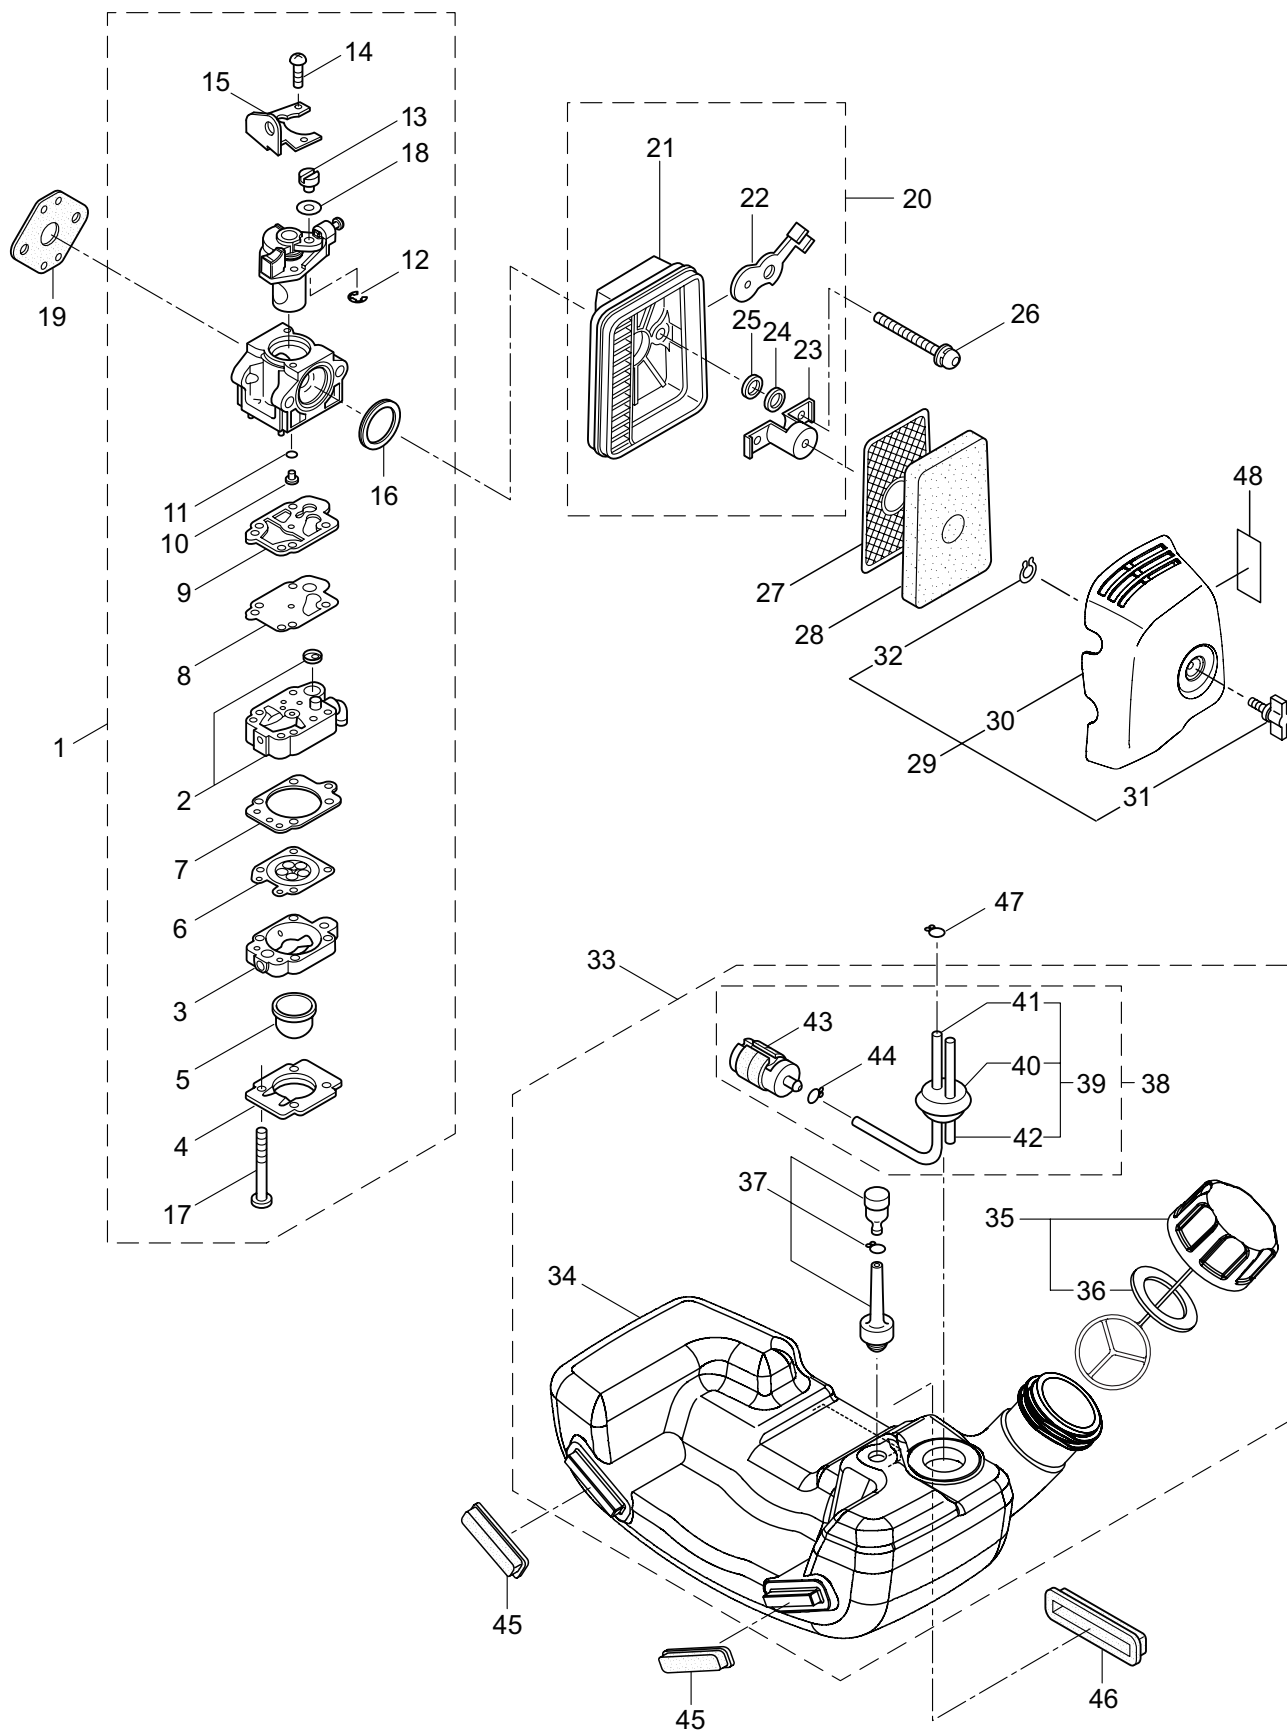

5. BKC501RS
CARBURETOR, FUEL TANK

Ref. No.	Part No.	Part Name	Q'ty	Remarks
5-46	262697	Pad	1	
5-47	261117	Clip	1	
5-48	261352	Label	1	Choke