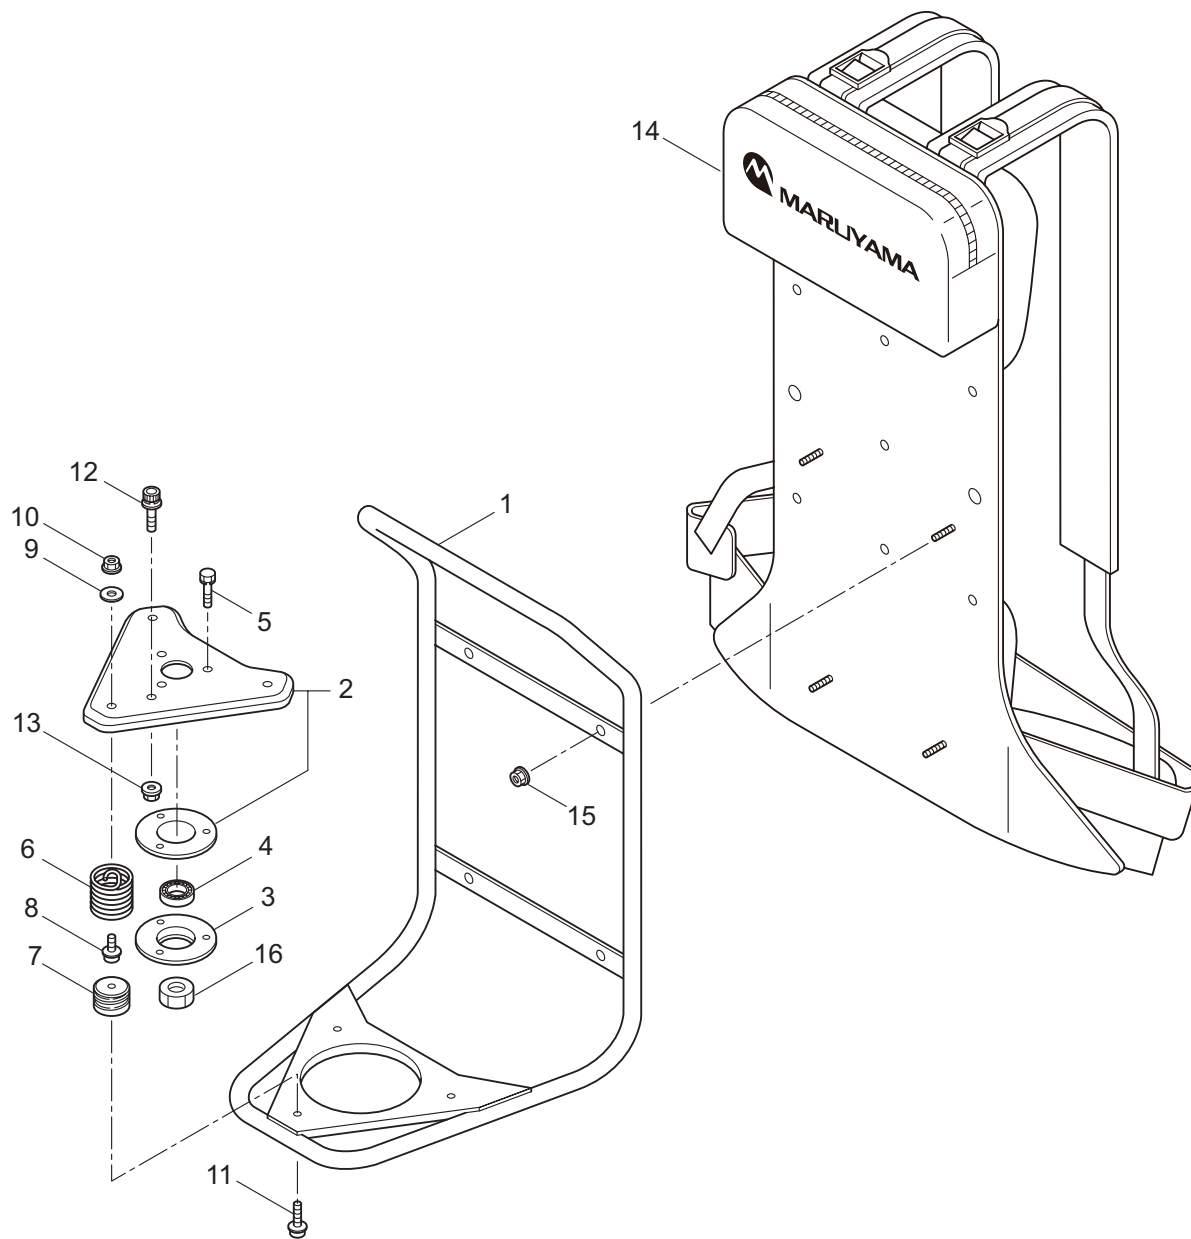

3. BKC501RS
SUPPORT FRAME

Ref. No.	Part No.	Part Name	Q'ty	Remarks
3-1	224730	Support Frame	1	
3-2	232316	Turn Bracket Ass'y	1	
3-3	211644	Bearing Case	1	
3-4	220619	Bearing	1	#6001UU
3-5	092578	Bolt	3	M5x10
3-6	231946	Spring	3	
3-7	231947	Spring Holder	3	
3-8	228250	Bolt	3	M5x12
3-9	231948	Washer	3	5.2x16xt1
3-10	215230	Nut	3	M5
3-11	231949	Screw	3	
3-12	223704	Cap Screw	1	M6x12
3-13	219959	Nut	1	M6
3-14	226490	Pad	1	
3-15	215230	Nut	4	M5
3-16	084020	Nut	1	M12