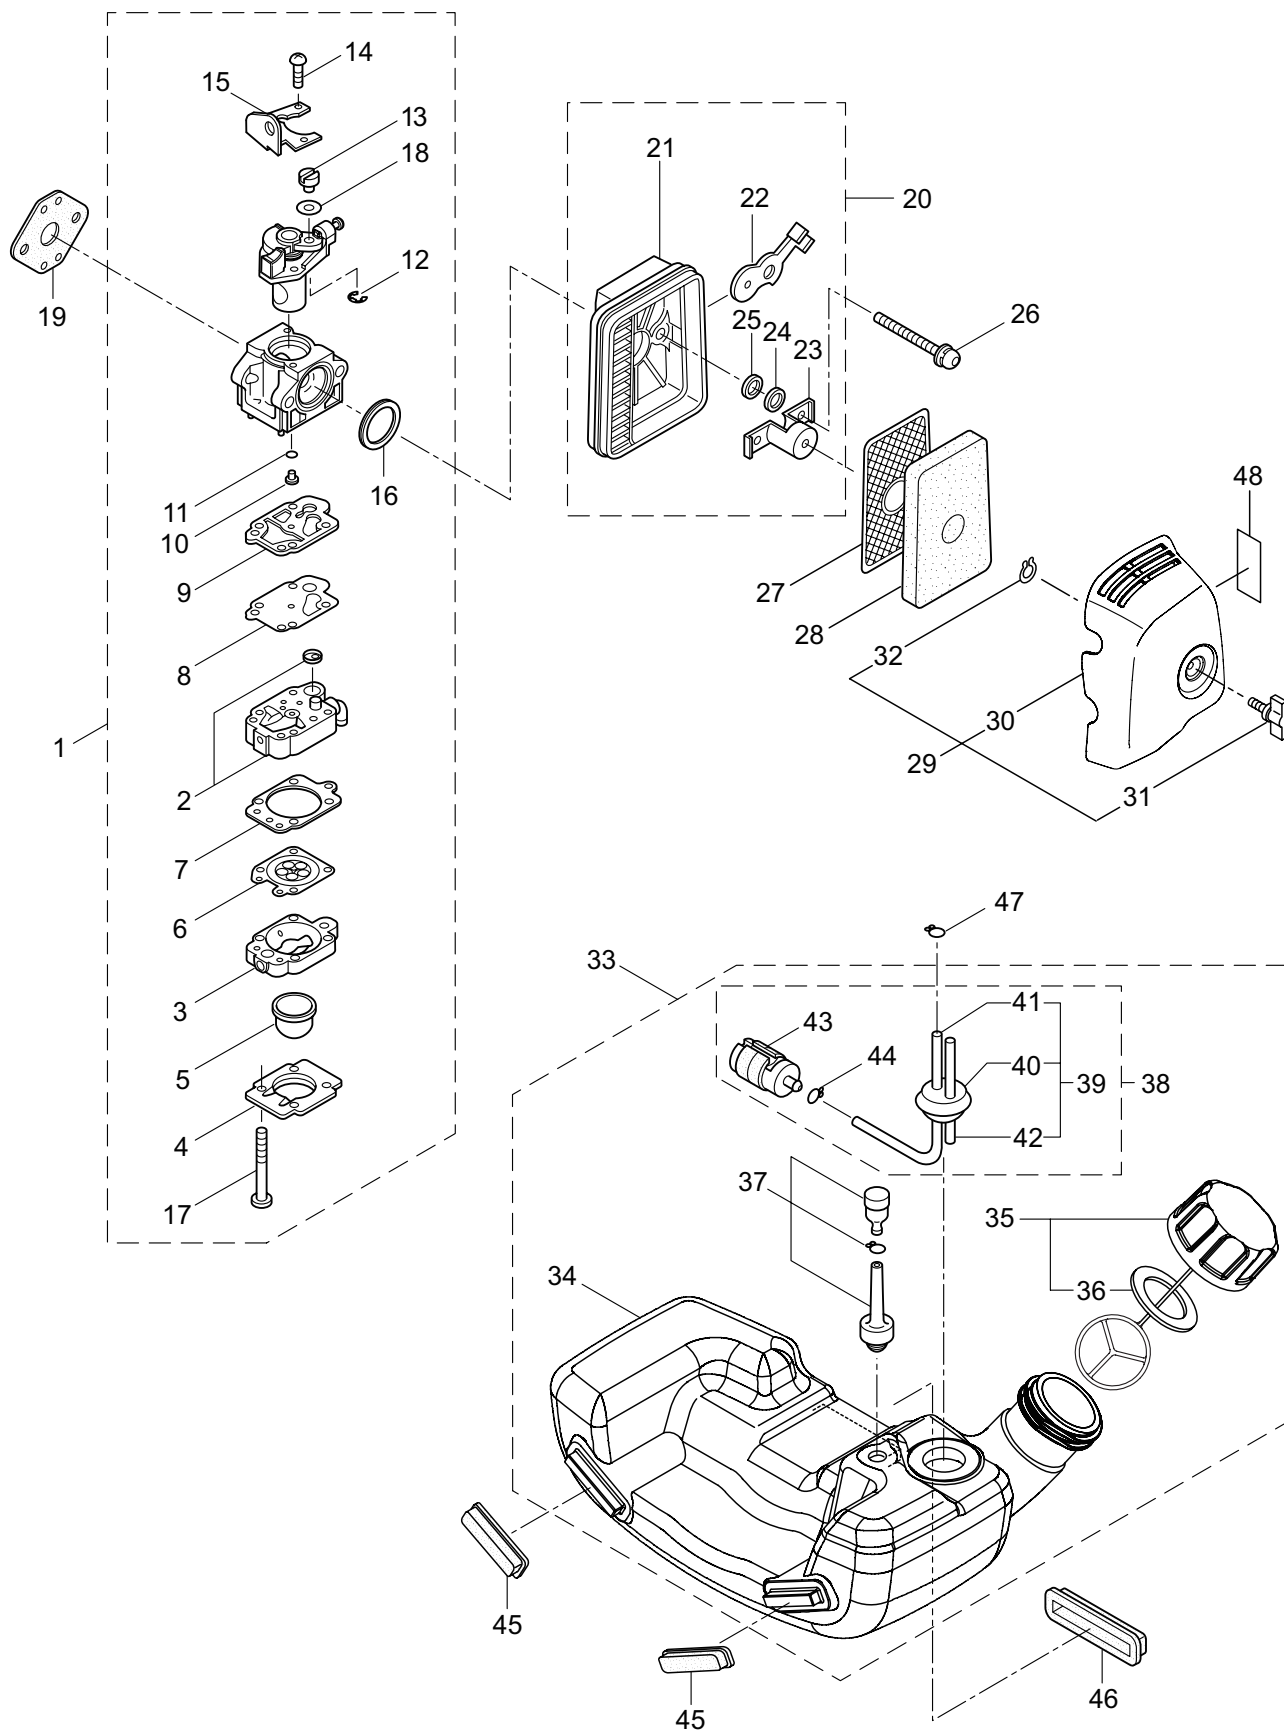

5. BKC501RS
CARBURETOR, FUEL TANK

Ref. No.	Part No.	Part Name	Q'ty	Remarks
5-1	284103	Carburetor Ass'y	1	Incl.2-18 New gasket required
5-2	263739	Pump Body	1	
5-3	262991	Purge Body	1	
5-4	262992	Cover Plate	1	
5-5	261874	Primer Bulb	1	
5-6	283905	Diaphragm, Meterring	1	
5-7	262993	Gasket	1	
5-8	262994	Diaphragm,Fuel Pump	1	
5-9	282576	Gasket	1	
5-10	281486	Main Jet	1	
5-11	261871	O-Ring	1	
5-12	261876	E-Ring	1	
5-13	261658	Swivel	1	
5-14	261875	Screw	2	
5-15	264677	Bracket	1	
5-16	261657	Packing	1	
5-17	262996	Screw	4	
5-18	264678	Washer	1	
5-19	262587	Gasket	1	
5-20	263987	Air Filter Body Ass'y	1	Incl.21-25
5-21	263338	Air Filter Body	1	
5-22	267934	Choke Valve	1	
5-23	263342	Stay	1	
5-24	263345	Packing	1	7.2x11xt1.3
5-25	263942	Washer	1	7.2x12xt0.15
5-26	262720	Cap Screw	2	M5x55
5-27	262727	Screen	1	
5-28	262643	Foam Element	1	
5-29	277847	Cover Ass'y	1	Incl.30-32
5-30	277848	Air Filter Cover	1	
5-31	281438	Knob	1	
5-32	261734	Snap Ring	1	#5
5-33	277812	Fuel Tank Ass'y	1	Incl.34-44
5-34	277831	Fuel Tank	1	
5-35	275306	Fuel Tank Cap Ass'y	1	Incl.36
5-36	274875	Gasket	1	
5-37	261696	Breather Ass'y	1	
5-38	262645	Fuel Pipe Pick-up Ass'y	1	Incl.39-44
5-39	262646	Fuel Pipe Ass'y	1	Incl.40-42
5-40	261115	Grommet	1	
5-41	262649	Fuel Pipe	1	
5-42	263038	Return Pipe	1	3x6x85L
5-43	267328	Fuel Filter Ass'y	1	
5-44	261117	Clip	1	
5-45	261119	Pad	2