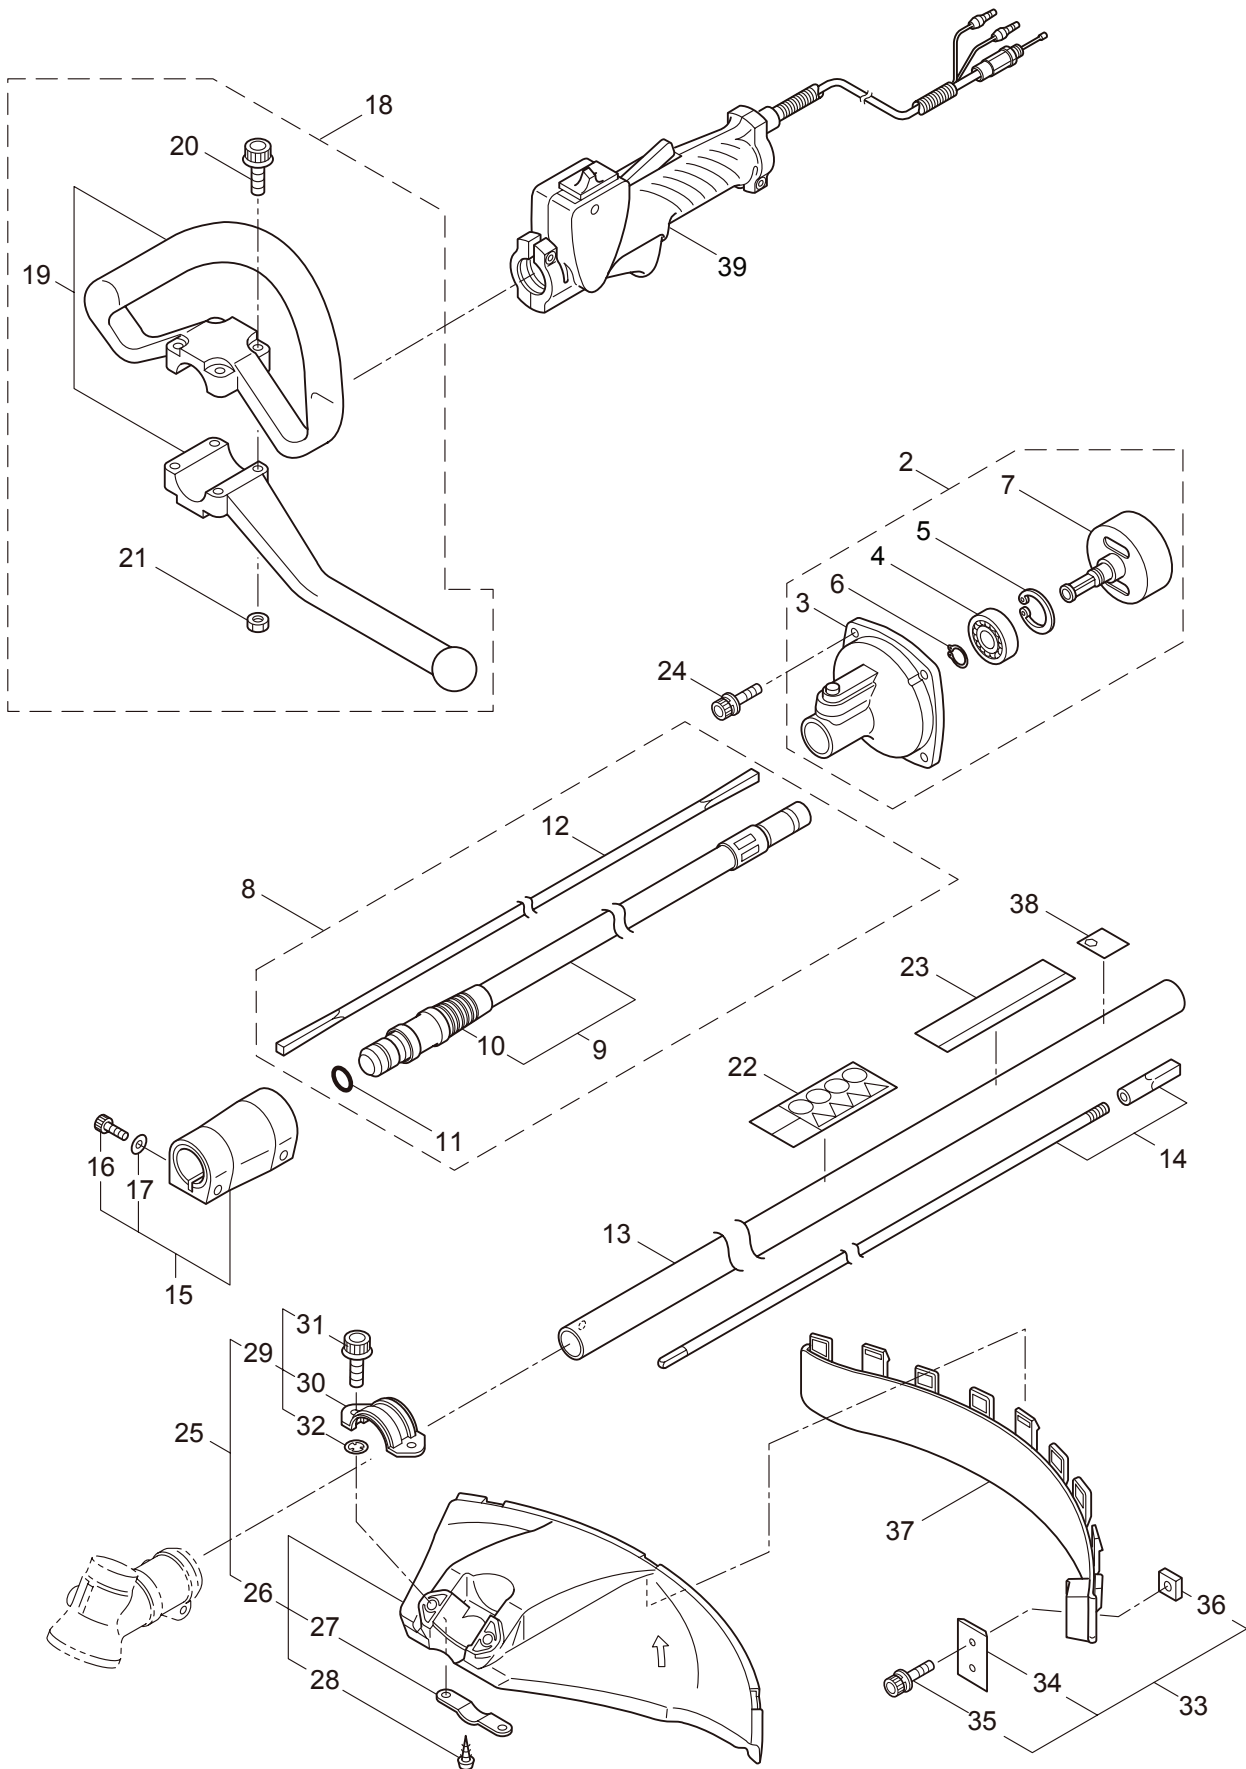

PARTS LIST

BKC501RS

CONTENTS

1. MAIN BODY	1 ~ 2
2. GEARCASE.....	3 ~ 4
3. SUPPORT FRAME	5 ~ 6
4. ENGINE	7 ~ 10
5. CARBURETOR, FUEL TANK	11 ~ 14
6. ACCESSORIES	15 ~ 16

2017. 04.

MARUYAMA

P/N 524441

1. BKC501RS
MAIN BODY

Ref. No.	Part No.	Part Name	Q'ty	Remarks
1-1	364709	BKC501RS	1	
1-2	222416	Clutch Case Ass'y	1	Incl.3-7
1-3	222085	Clutch Case	1	
1-4	222442	Bearing	1	#6202 2RS
1-5	012380	Snap Ring	1	#35
1-6	550118	Snap Ring	1	WR15
1-7	220336	Clutch Drum	1	
1-8	222530	Outer Ass'y	1	Incl.9-12
1-9	222531	Outer	1	Incl.10
1-10	215885	Cover	1	
1-11	011338	O-Ring	1	P18
1-12	211895	Inner Shaft	1	
1-13	224125	Driveshaft Tube	1	
1-14	216965	Driveshaft Ass'y	1	
1-15	215730	Joint Pipe Ass'y	1	Incl.16,17
1-16	087786	Cap Screw	2	M5x25
1-17	012487	Washer	1	M5
1-18	232104	Loop Handle Ass'y	1	Incl.19-21
1-19	226462	Loop Handle	1	
1-20	215608	Cap Screw	4	M5x30x16
1-21	081027	Nut	4	M5
1-22	223188	Label	1	
1-23	239882	Label	1	BKC501RS
1-24	219113	Cap Screw	4	M6x20
1-25	232092	Safety Cover Ass'y	1	Incl.26-32
1-26	231262	Safety Cover Ass'y	1	Incl.27,28
1-27	237364	Threaded Bracket	1	
1-28	221580	Screw	1	4x8
1-29	232093	Bracket Ass'y	1	Incl.30-32
1-30	223179	Bracket	1	
1-31	220632	Cap Screw	2	M6x30
1-32	231704	Washer	2	6x13xt1.0
1-33	231882	String Cutter Ass'y	1	Incl.34-36
1-34	230747	String Cutter	1	
1-35	261250	Cap Screw	1	M5x20
1-36	228325	Nut	1	
1-37	230748	Cover Extention	1	
1-38	228207	Label	1	115dB
1-39	232101	Throttle Lever Ass'y	1	

3. BKC501RS
SUPPORT FRAME

Ref. No.	Part No.	Part Name	Q'ty	Remarks
3-1	224730	Support Frame	1	
3-2	232316	Turn Bracket Ass'y	1	
3-3	211644	Bearing Case	1	
3-4	220619	Bearing	1	#6001UU
3-5	092578	Bolt	3	M5x10
3-6	231946	Spring	3	
3-7	231947	Spring Holder	3	
3-8	228250	Bolt	3	M5x12
3-9	231948	Washer	3	5.2x16xt1
3-10	215230	Nut	3	M5
3-11	231949	Screw	3	
3-12	223704	Cap Screw	1	M6x12
3-13	219959	Nut	1	M6
3-14	226490	Pad	1	
3-15	215230	Nut	4	M5
3-16	084020	Nut	1	M12